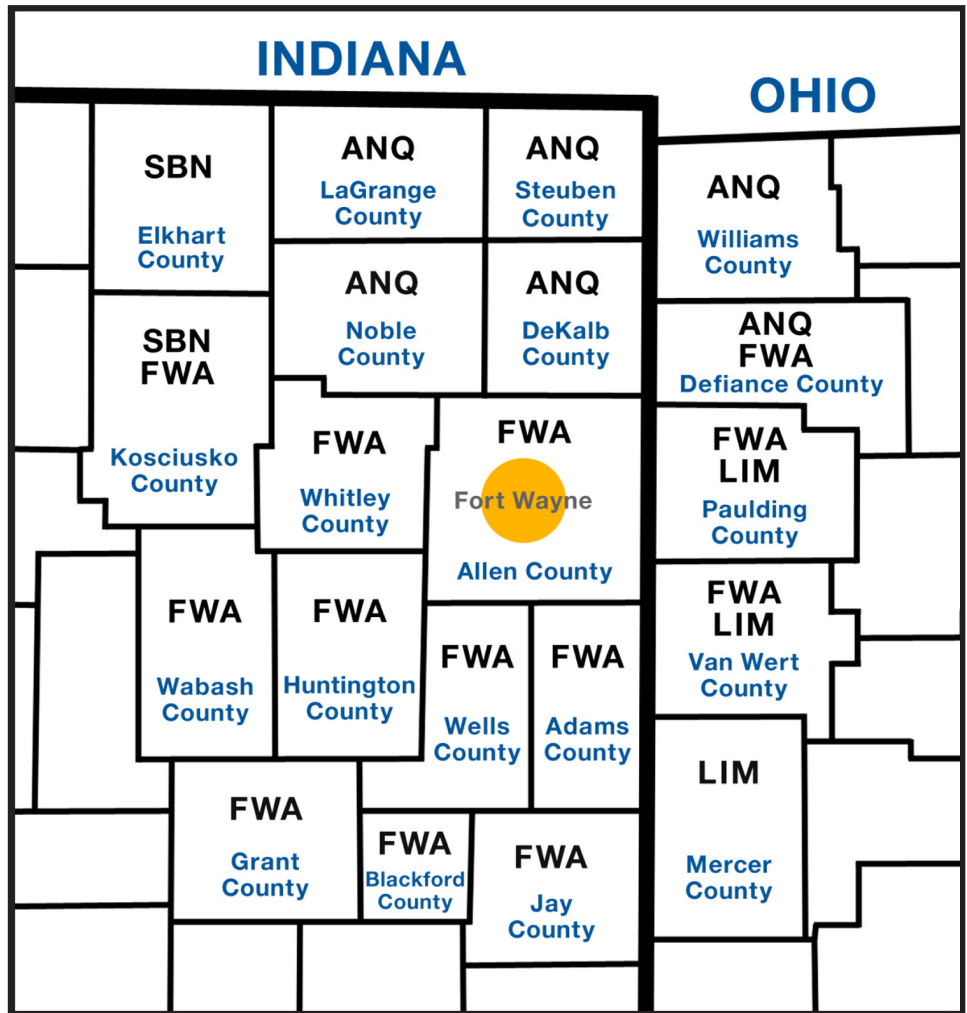

COUNTY	SAME CODE
Adams	018001
Allen	018003
Blackford	018009
Defiance	039039
DeKalb	018033
Elkhart	018039
Grant	018053
Huntington	018069
Jay	018075
Kosciusko	018085
LaGrange	018087
Mercer	039107
Noble	018113
Paulding	039125
Steuben	018151
Van Wert	039161
Wabash	018169
Wells	018179
Whitley	018183
Williams	039171

Transmitter Quick Reference

Fort Wayne	FWA	WXJ-58	162.550
Angola	ANQ	KXI-94	162.425
South Bend	SBN	WXJ-57	162.400
Lima	LIM	WXJ-93	162.400

Our number one concern in the Live Doppler 15 Fury Weather Center is your safety during severe weather. When you are away from the television or when the power goes out, use your NOAA Weather Radio to keep you informed and alerted of severe weather conditions. Use this county guide to program your NOAA Weather Radio, so you only receive severe weather alerts for the county in which you live.

**NEWS
CHANNEL**

wane.com